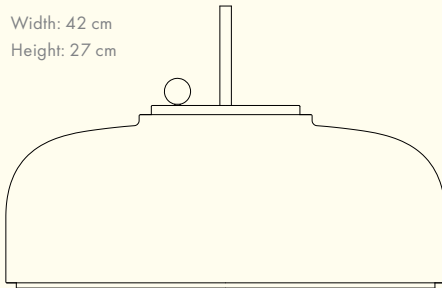

The spherical dimmer on top of PODGY lets you adjust the density and intensity of light, besides changing the look and feel of the lamp, creating a playful interaction between the lamp and you.

COLOURS:

White, Ash Grey, Turmeric Yellow & Navy Blue

MEASUREMENTS:

Width: 42 cm

Height: 27 cm

KRØYER-SÆTTER-LASSEN is a Copenhagen-based design studio. It was founded by Mads Sætter-Lassen and Emil Krøyer in 2014. The duo met at the Royal Danish Academy of Fine Arts, School of Design.