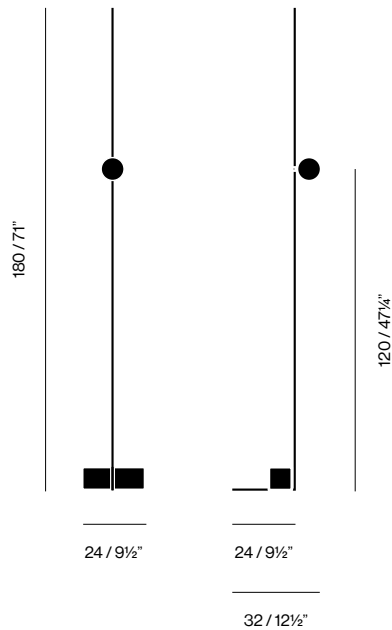

Adobe Lamp, 2016

The objects from Adobe series were designed from a thin and continuous metal frame, balanced by a heavy marble block, which makes explicit the relation between the elements of the composition, as if each component would have an action over the other. The Adobe floor lamp diffused and subtle light can be used as a sculptural element and as a complementary interiors lighting, as well as next to chairs, sofas, bedsides or consoles which require direct light.

PRODUCT TYPE: Floor Lamp

ENVIRONMENT: Indoor

MATERIALS: Steel, Marble, Blown Glass

DIMENSIONS

W: 24cm / 9 1/2"

D: 32cm / 12 1/2"

H: 180cm / 71"

NET WEIGHT

8,6kg / 19 lbs

COLORS

Black + Carrara Marble

White + Carrara Marble

Sand + Bege Bahia Marble

LIGHT SOURCE

Built-in LED.

60lm. 2700K. 90 CRI

DIMMING

No

VOLTAGE

100-240V

CABLE

200cm / 78"

TECHNICAL DESCRIPTION

Floor lamp providing diffused light. Textured powder coated steel frame. Base in polished marble. Fabric covered cable. Mouth-blown glass opal diffuser. Built-in LED.

NOTES

¹The glass sphere is subject to shape variations and small bubbles on its surface due to the mouth-blown process.

²Natural materials such as marble are subject to color and texture variations. These characteristics are part of the product history and make every single piece unique.

PACKAGING

37 x 32 x 190cm / 15" x 13" x 75"

GROSS WEIGHT

13kg / 29 lbs