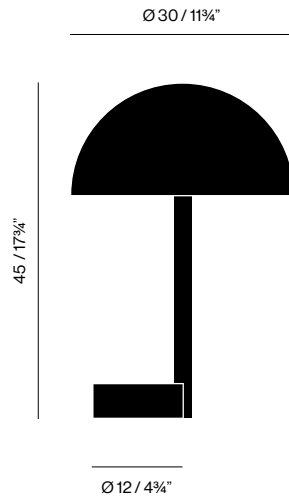

WENTZ
COPA
LAMP

Copa Lamp, 2019

The Copa ("treetop" in Portuguese) lamp is a contemporary reinterpretation of the modernist table lamps, combined with the asymmetry of nature. At its base, a small bowl can be used as a daily object holder, while the effect of its light dissipates elegantly giving off a discreet and cozy illumination. A subtle connection to nature that makes home a refuge.

PRODUCT TYPE: Table Lamp

ENVIRONMENT: Indoor

MATERIALS: Aluminum

DIMENSIONS

W: 30cm / 11 3/4"

D: 30cm / 11 3/4"

H: 45cm / 17 3/4"

NET WEIGHT

TECHNICAL DESCRIPTION

Table lamp with diffused light.

Aluminum body with liquid paint and soft-touch varnish. Built-in LED.

PACKAGING

40 x 40 x 50cm / 16" x 16" x 20"

GROSS WEIGHT

3,8kg / 8,4 lbs

COLORS