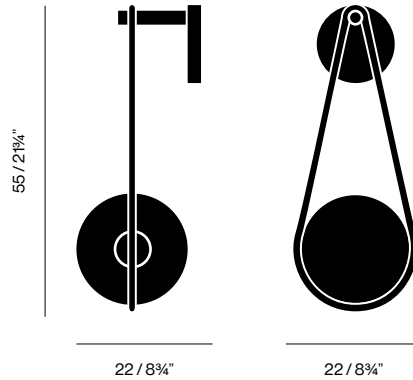

WENTZ
CORDA
WALL LAMP

Corda Wall Lamp, 2018

The Corda ("rope" in Portuguese) series explores the simplicity of forms and raises abstract concepts such as the sensation of gravity present in the composition of the object. Its thin metal structure, though rigid, was designed to look flexible, as if the blown glass sphere was suspended by a rope.

PRODUCT TYPE: Wall Lamp

ENVIRONMENT: Indoor

MATERIALS: Aluminum, Blown Glass

DIMENSIONS

W: 22cm / 8³/₄"

D: 22cm / 8³/₄"

H: 55cm / 21¹/₂"

NET WEIGHT

No. Consult-us for dimming systems.

VOLTAGE: 100-240V

CANOPY

Ø: 14cm / 5¹/₂". Aluminum.

Same color/finishing as the lamp.

TECHNICAL DESCRIPTION

Wall lamp providing diffused light. Aluminum frame with liquid paint and soft-touch varnish (Black and White versions); or texture powder coating (Sand version). Mouth-blown glass opal diffuser. Built-in LED.

PACKAGING

65 x 25 x 25cm / 26" x 10" x 10"

GROSS WEIGHT

2kg / 4,4 lbs

COLORS

CR11.00
CORDA WALL LAMP — BLACK

CR11.01
CORDA WALL LAMP — WHITE

CR11.W.03
CORDA WALL LAMP — SAND