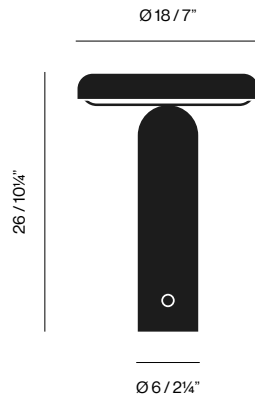

Fungi Mini, 2023

Fungi Collection seamlessly blends nature-inspired forms with high-end technology. Drawing inspiration from the organic allure of mushrooms, Fungi captures the essence of these natural wonders in a dynamic interplay of shapes and sizes.

Fungi Mini is the compact sidekick of the collection. Offering three adjustable light intensities and a USB-C rechargeable battery lasting up to 20 hours, this miniature version serves as your personal light companion indoors and outdoors.

PRODUCT TYPE: Portable Lamp

ENVIRONMENT: Indoor. The lamp can be taken outdoors, but with no contact with water. Must always be stored indoors.

MATERIALS: Aluminum, Acrylic

DIMENSIONS

W: 18cm / 7"

D: 18cm / 7"

H: 26cm / 10 1/4"

NET WEIGHT

1,5 kg / 3,3 lbs

COLORS

Off White

Off Black

Cement

Café

LIGHT SOURCE

Built-in LED.

100lm. 2700K. 90 CRI.

DIMMING

3 levels (100% – 66% – 33%)

CABLE

USB-C. 120cm / 47"

BATTERY

Operating time when fully charged:

– lower light intensity = 20h

– higher light intensity = 8h

Charging time: 3 horas

VOLTAGE

Input USB: 5V – 2,4 A

Input charger included: 100–240V

TECHNICAL DESCRIPTION

Portable lamp with rechargeable battery providing diffused light. Body in aluminum with matte liquid painting and soft-touch varnish (Off White, Off Black and Cement versions); or high gloss varnish (Café version). Acrylic diffuser. Push-button switch positioned on the base provides the 3-step dimmer function. Built-in LED. USB-C port. Charger and cable included.

PACKAGING

20 x 20 x 35cm / 8" x 8" x 14"

GROSS WEIGHT

2,5 kg / 5,5 lbs