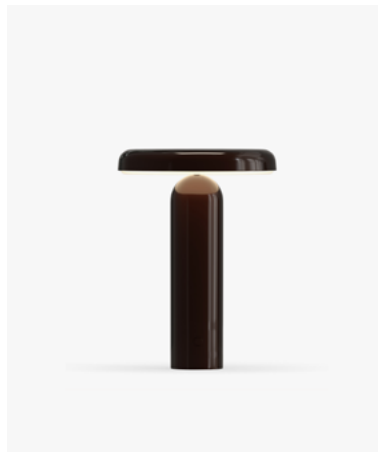

Fungi Mini is the compact sidekick of the collection. Offering three adjustable light intensities and a USB-C rechargeable battery lasting up to 20 hours, this miniature version serves as your personal light companion indoors and outdoors.

Portable lamp with rechargeable battery providing diffused light. Body in aluminum with matte liquid painting and soft-touch varnish (Off White, Off Black and Cement versions); or high gloss varnish (Café version). Acrylic diffuser. Push-button switch positioned on the base provides the 3-step dimmer function. Built-in LED. USB-C port. Charger and cable included.

PACKAGING

20 x 20 x 35cm / 8" x 8" x 14"

GROSS WEIGHT

2,5 kg / 5,5 lbs

COLORS

FG13.W.02
FUNGI MINI PORTABLE LAMP — OFF WHITE

FG13.W.16
FUNGI MINI PORTABLE LAMP — CEMENT

FG13.W.18
FUNGI MINI PORTABLE LAMP — OFF BLACK