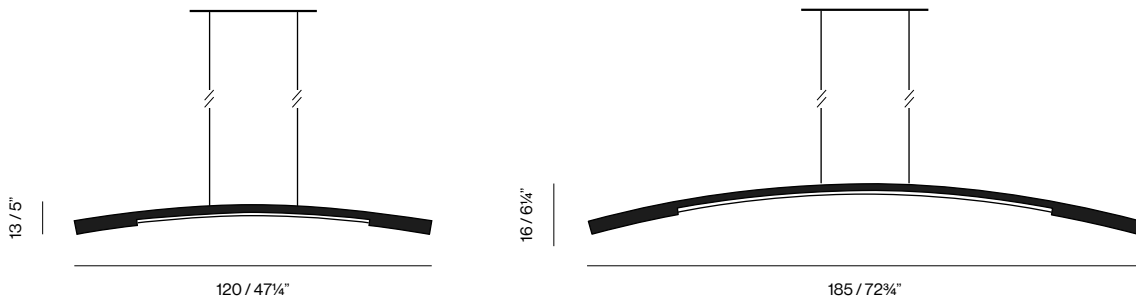

## Palo Pendant, 2021

Palo Pendant comes from the desire to create a pendant source of light that can give comfort to the dining table. From the horizontality of the table, it comes from a unique brushstroke. The connection with the ceiling is given at the center of the piece, causing the tips to fall off. This curve expresses a vegetable malleability, as if the structure was inspired by bamboo..

### DIMENSIONS / NET WEIGHT

SMALL (PL01)

W: 120cm / 47 $\frac{1}{4}$ "

D: 5cm / 2"

H: 13cm / 5"

2,7kg / 6 lbs

LARGE (PL02)

W: 185cm / 72 $\frac{3}{4}$ "

D: 5cm / 2"

H: 16cm / 5"

4kg / 8,8 lbs

### DIMENSIONS

SMALL (PL05)

24 x 13 x 5cm / 9½" x 5¼" x 2"

LARGE (PL06)

42 x 13 x 5cm / 16½" x 5¼" x 2"