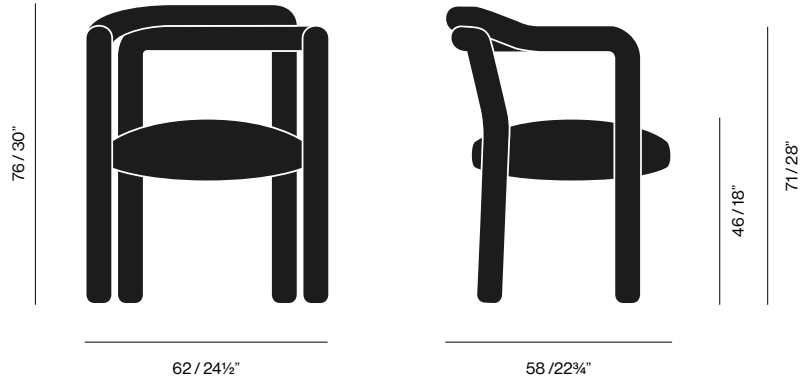


A modern, light-colored armchair with a tubular design, set against a plain background. The chair features a curved backrest and armrests, and a seat. The text 'WENTZ TUBO CHAIR' is overlaid on the image.

WENTZ
TUBO
CHAIR

Tubo Chair, 2021

The Tubo ("tube" in Portuguese) chair is a soft synthesis. In a sensorial and fluid path, the tube materializes a long and sinuous design that runs through the parts of the chair in a single breath. All upholstered in WE—KNIT® fabric — exclusive WENTZ technology that allows three-dimensional surfaces without seams.

PRODUCT TYPE: Chair

ENVIRONMENT: Indoor

MATERIALS: Steel, Upholstery

DIMENSIONS

W: 62cm / 24½"

D: 58cm / 22¾"

H: 76cm / 30"

Seat height: 46cm / 18"

70 x 65 x 85cm / 28" x 26" x 33"

GROSS WEIGHT

14 kg / 31 lbs

WE—KNIT® TUBO WOOL

COMPOSITION
50% Wool
50% Recycled PET

L01
WHITE

L05
CHESTNUT

L18
OFF-BLACK